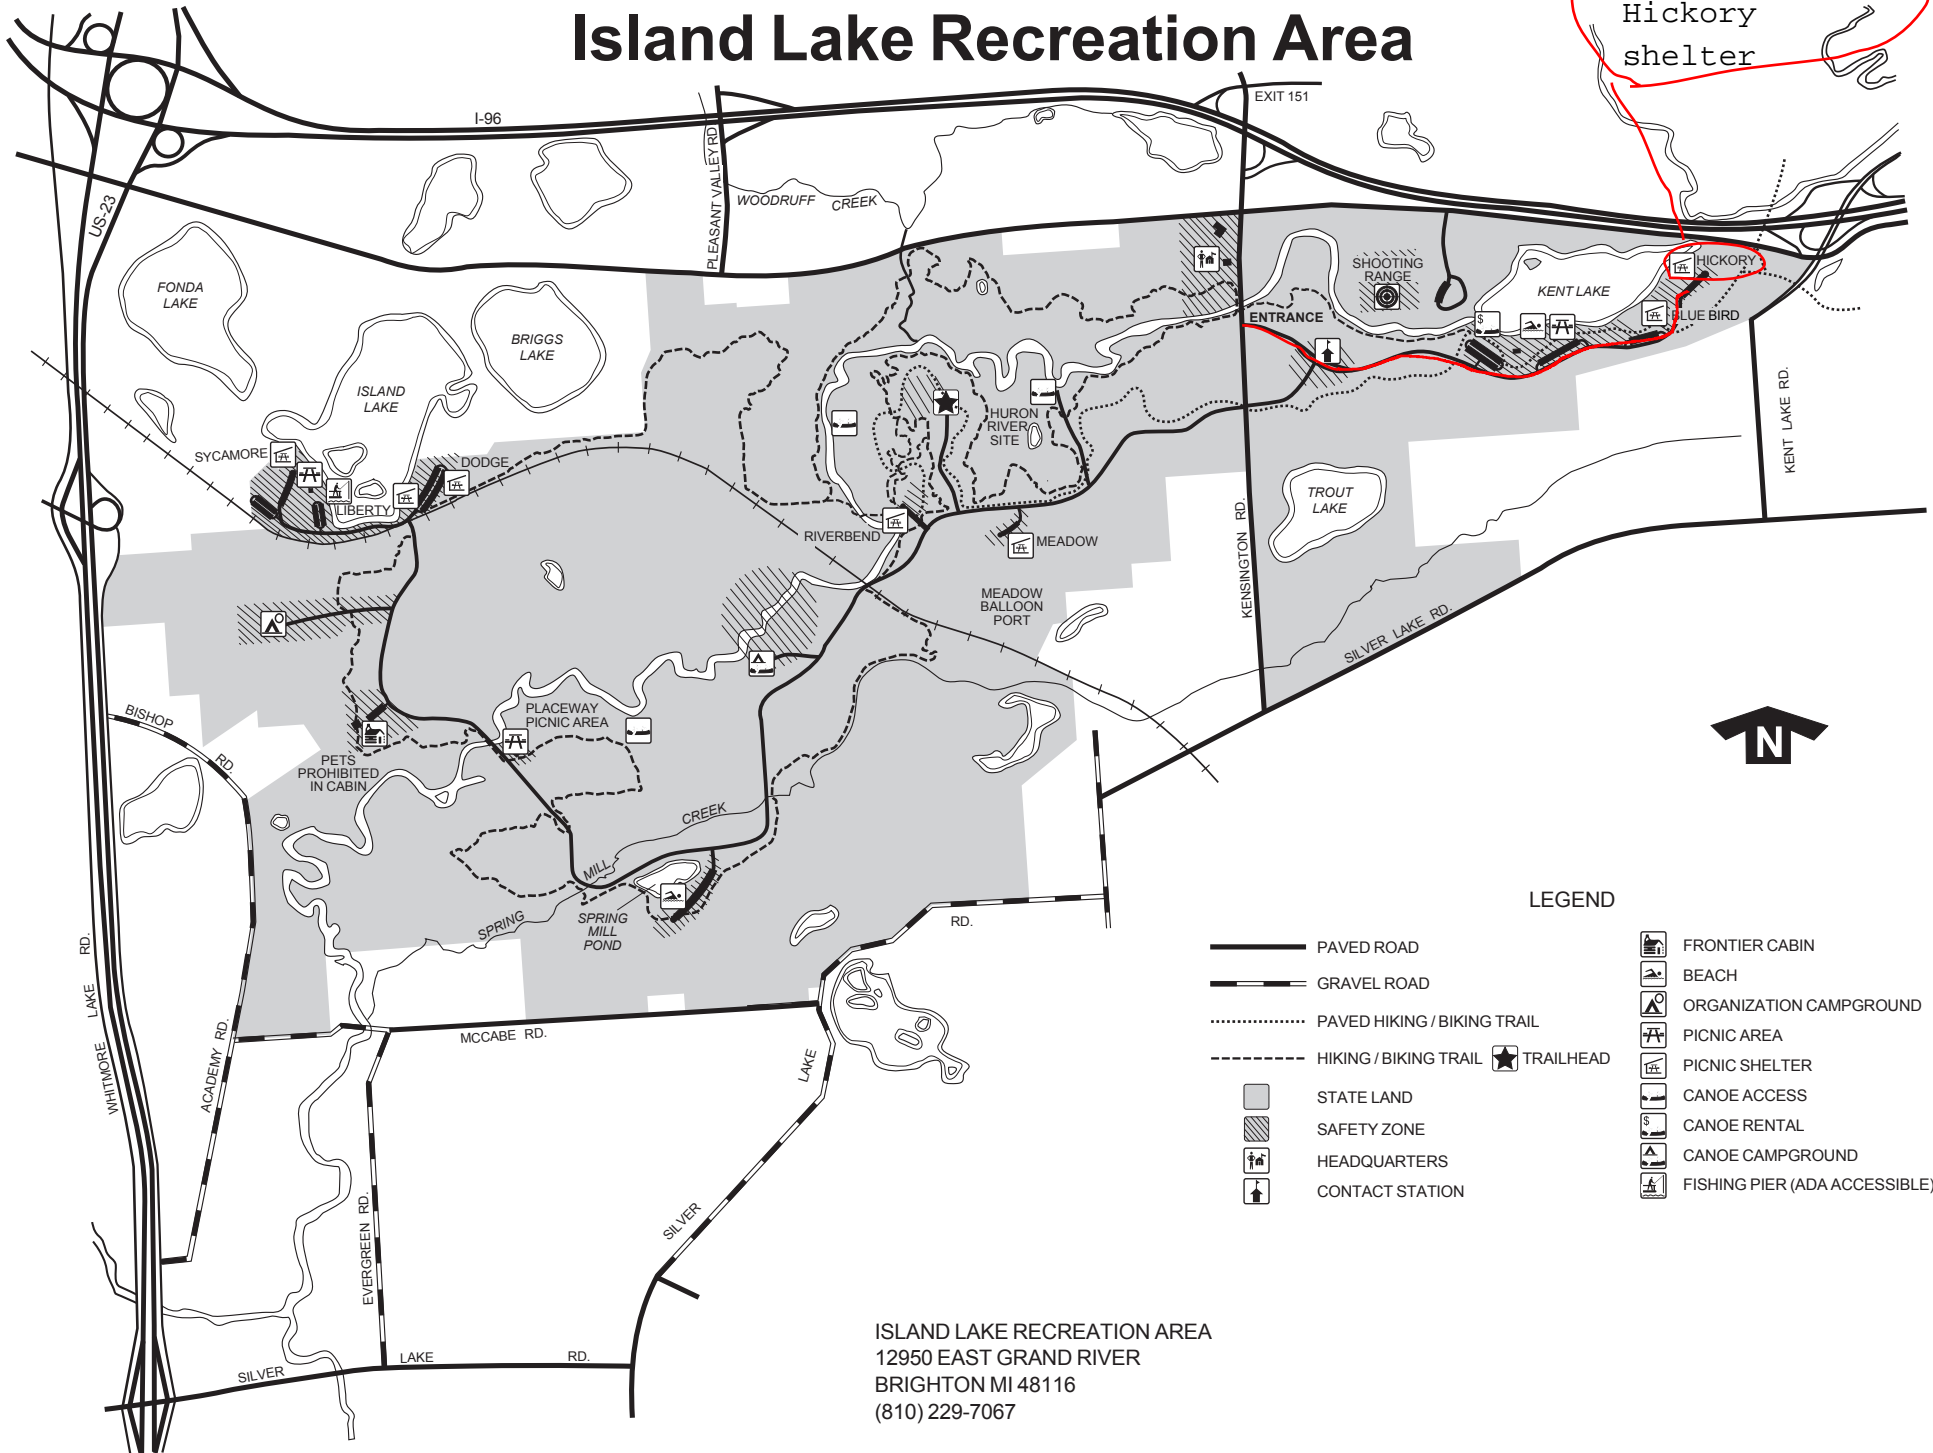

Island Lake Recreation Area

Will Be set up around the Hickory shelter

LEGEND

- | | | | |
|--|-----------------------------|--|-------------------------------|
| | PAVED ROAD | | FRONTIER CABIN |
| | GRAVEL ROAD | | BEACH |
| | PAVED HIKING / BIKING TRAIL | | ORGANIZATION CAMPGROUND |
| | HIKING / BIKING TRAIL | | PICNIC AREA |
| | TRAILHEAD | | PICNIC SHELTER |
| | SAFETY ZONE | | CANOE ACCESS |
| | HEADQUARTERS | | CANOE RENTAL |
| | CONTACT STATION | | CANOE CAMPGROUND |
| | | | FISHING PIER (ADA ACCESSIBLE) |

ISLAND LAKE RECREATION AREA
 12950 EAST GRAND RIVER
 BRIGHTON MI 48116
 (810) 229-7067