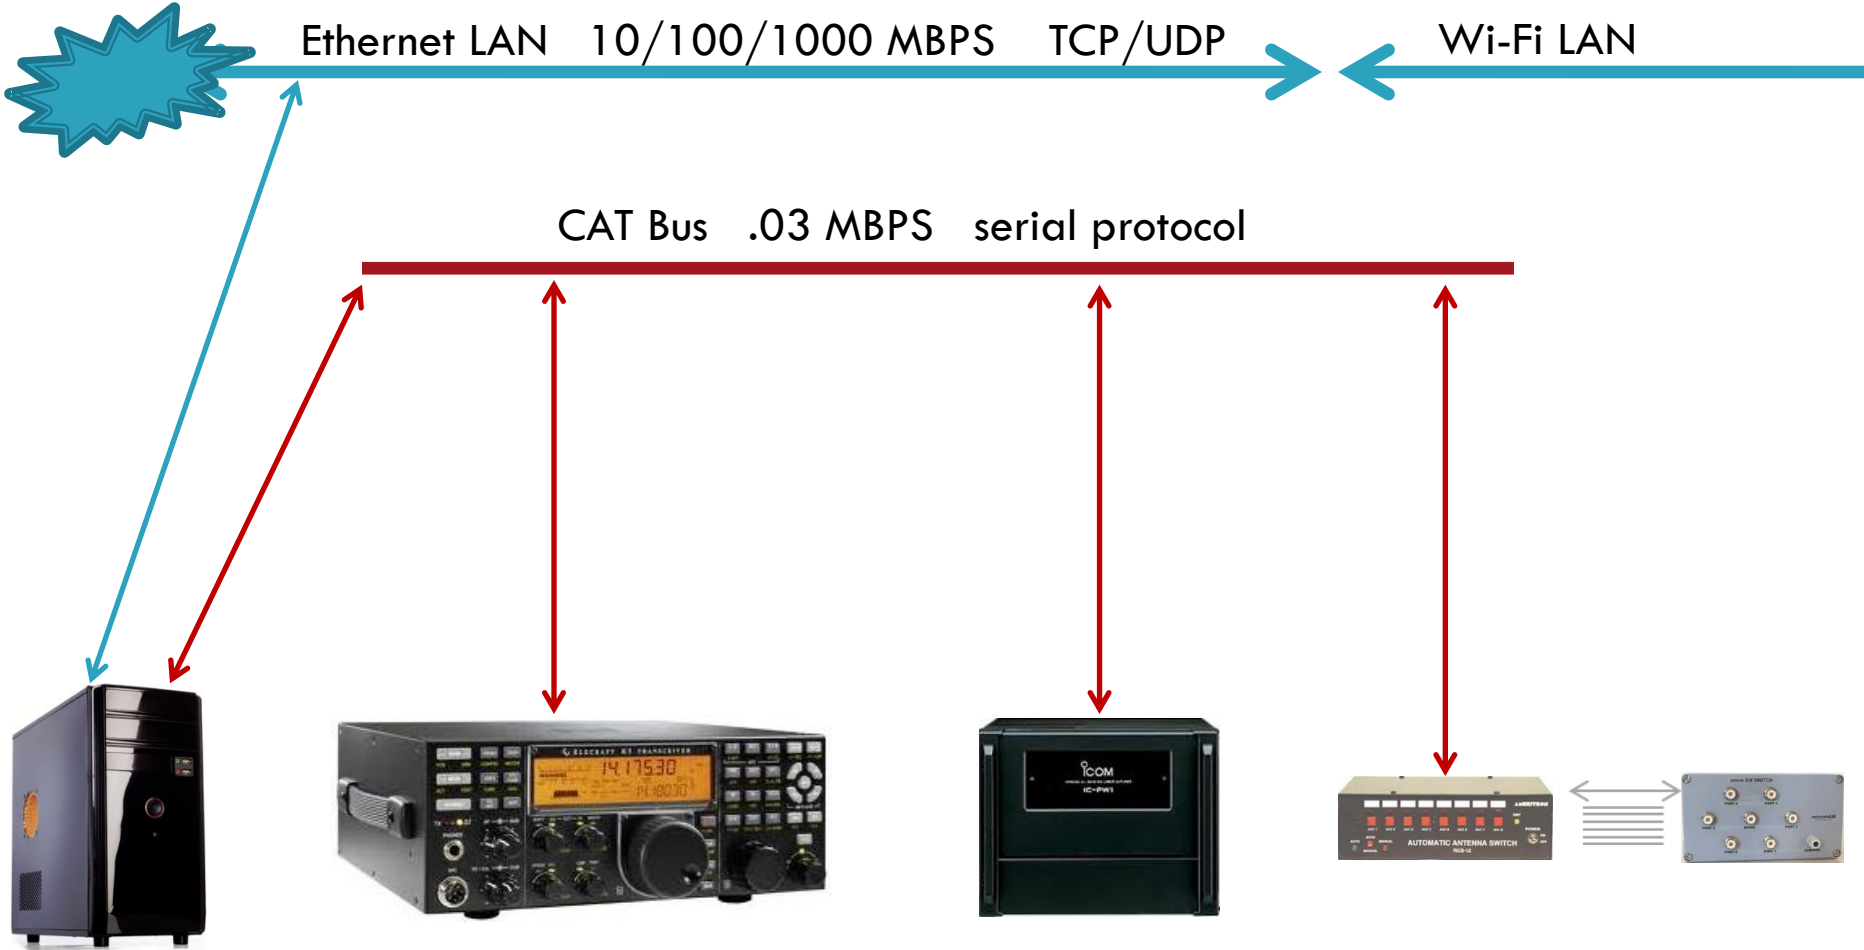

Typical Shack Networks

Ethernet LAN 10/100/1000 MBPS TCP/UDP

Wi-Fi LAN

CAT Bus .03 MBPS serial protocol

SBC Ham Radio Projects

14

- ▶ Agenda
 - Typical Ham Shacks
 - Typical Shack Networks
 - **My First Four SBC Projects**

SBC Ham Radio Projects

15

- ▶ Agenda
 - Typical Ham Shacks
 - Typical Shack Networks
 - My First Four SBC Projects
 - **Wired Band Decoder**

Typical Ham Shack

Ethernet LAN 10/100/1000 MBPS TCP/UDP

Wi-Fi LAN

CAT Bus .03 MBPS serial protocol

Typical Ham Shack

Ethernet LAN 10/100/1000 MBPS TCP/UDP

Wi-Fi LAN

CAT Bus .03 MBPS serial protocol

Wired Band Decoder

SBC Ham Radio Projects

18

- ▶ Agenda
 - Typical Ham Shacks
 - Typical Shack Networks
 - My First Four SBC Projects
 - Wired Band Decoder
 - **Wireless Antenna Switch**

Typical Ham Shack

Ethernet LAN 10/100/1000 MBPS TCP/UDP

Wi-Fi LAN