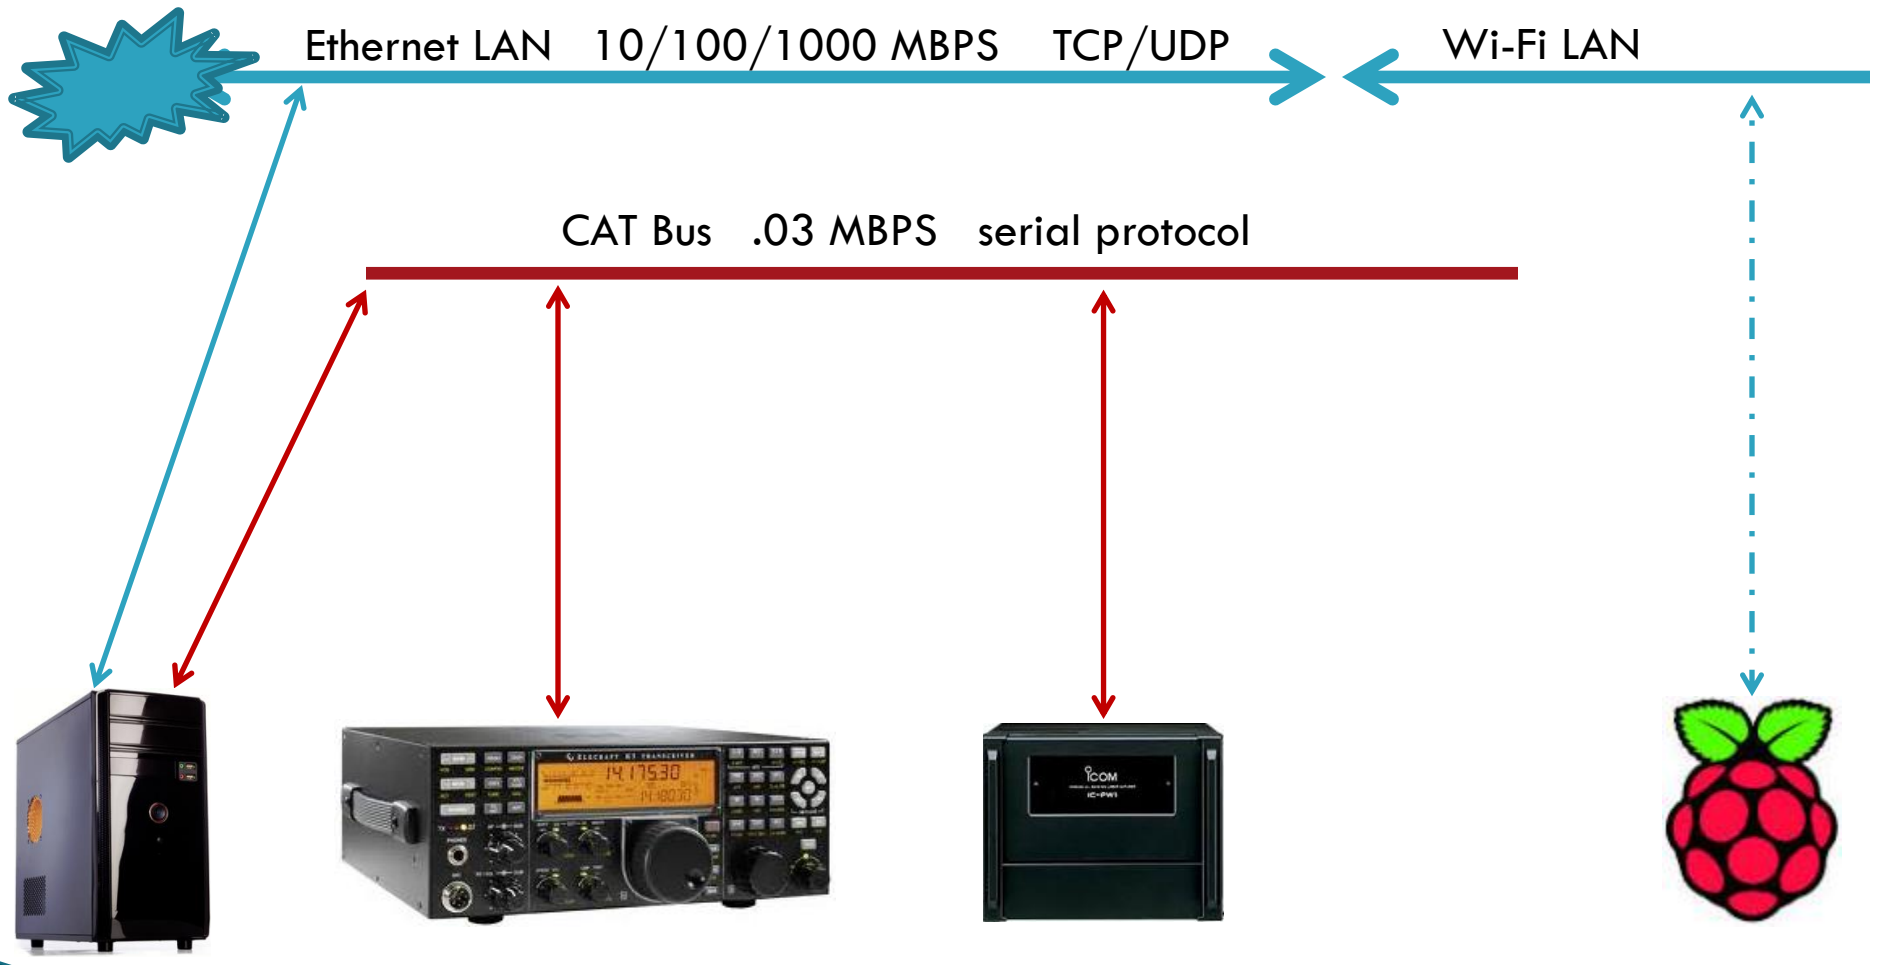

- ▶ Agenda
 - Typical Ham Shacks
 - Typical Shack Networks
 - My First Four SBC Projects
 - Wired Band Decoder
 - **Wireless Antenna Switch**

Typical Ham Shack

Ethernet LAN 10/100/1000 MBPS TCP/UDP

Wi-Fi LAN

CAT Bus .03 MBPS serial protocol

Wired Band Decoder

Typical Ham Shack

Ethernet LAN 10/100/1000 MBPS TCP/UDP

Wi-Fi LAN

CAT Bus .03 MBPS serial protocol

Wireless Antenna Switch

SBC Ham Radio Projects

21

- ▶ Agenda
 - Typical Ham Shacks
 - Typical Shack Networks
 - My First Four SBC Projects
 - Wired Band Decoder
 - Wireless Antenna Switch
 - **Protocol Translator**

Typical Ham Shack

Ethernet LAN 10/100/1000 MBPS TCP/UDP

Wi-Fi LAN

CAT Bus .03 MBPS serial protocol

Typical Ham Shack

Ethernet LAN 10/100/1000 MBPS TCP/UDP

Wi-Fi LAN

CAT Bus .03 MBPS serial protocol

Elecraft K3

Icom CI-V