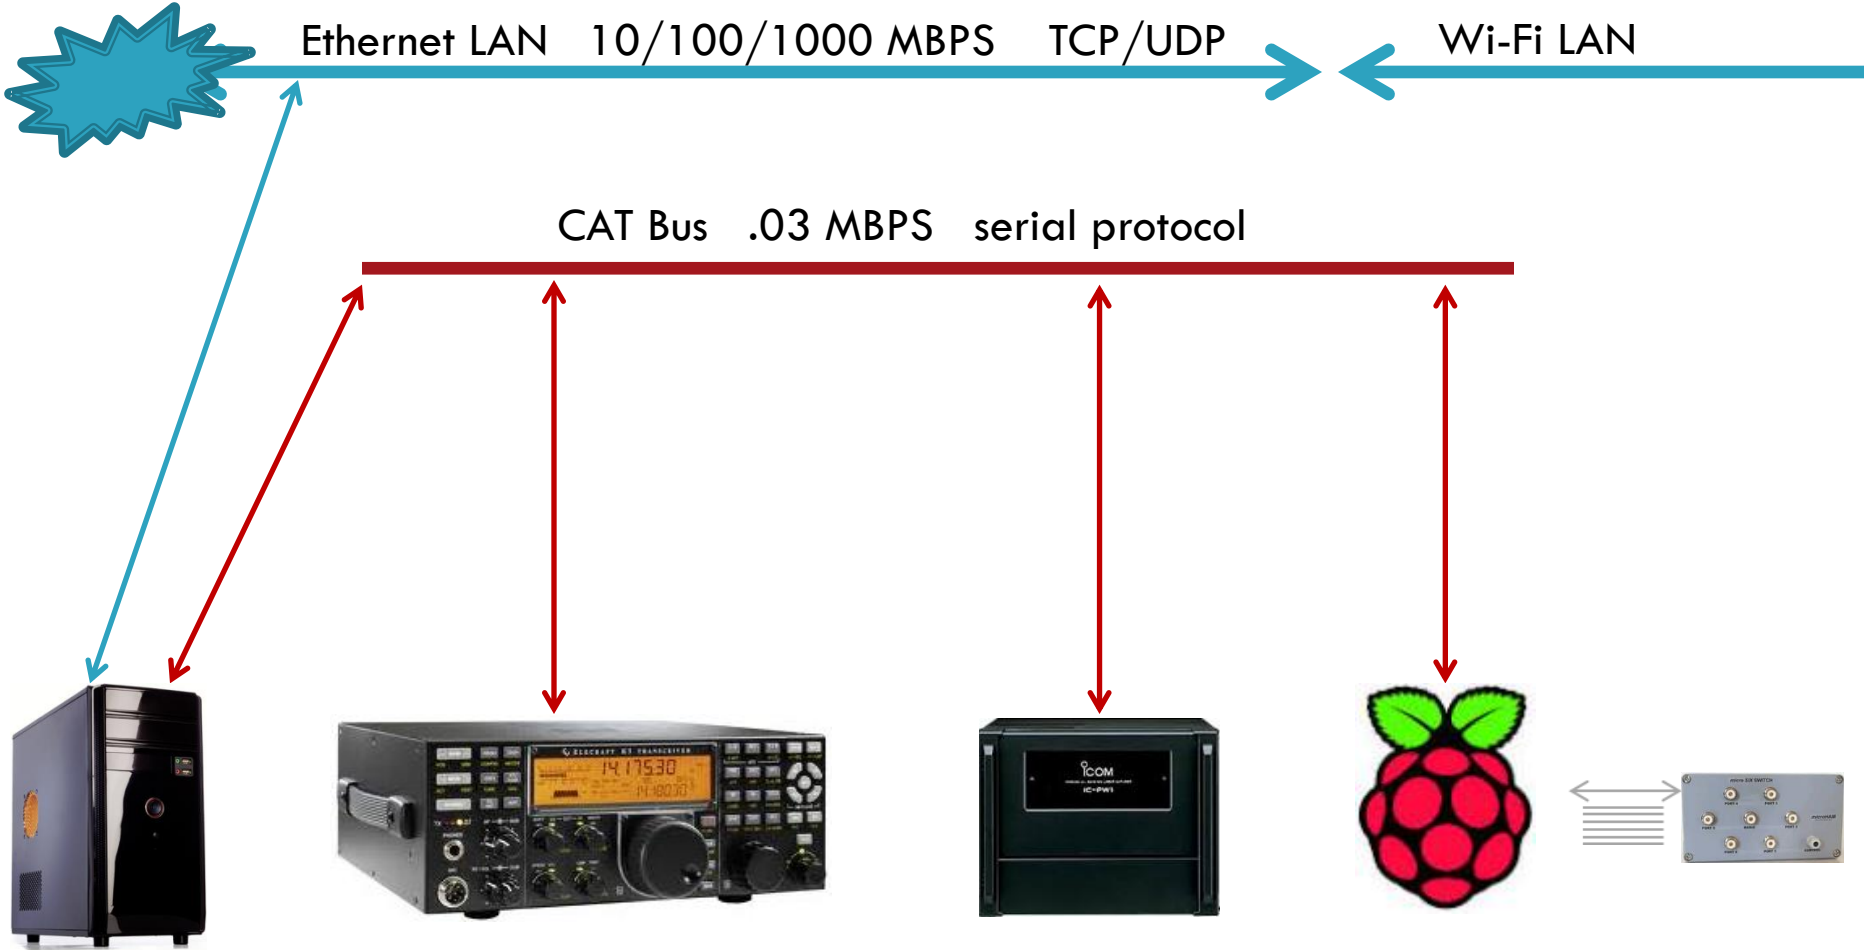

SBC Ham Radio Projects

15

- ▶ Agenda
 - Typical Ham Shacks
 - Typical Shack Networks
 - My First Four SBC Projects
 - **Wired Band Decoder**

Typical Ham Shack

Ethernet LAN 10/100/1000 MBPS TCP/UDP

Wi-Fi LAN

CAT Bus .03 MBPS serial protocol

Typical Ham Shack

Ethernet LAN 10/100/1000 MBPS TCP/UDP

Wi-Fi LAN

CAT Bus .03 MBPS serial protocol

Wired Band Decoder

SBC Ham Radio Projects

18

- ▶ Agenda
 - Typical Ham Shacks
 - Typical Shack Networks
 - My First Four SBC Projects
 - Wired Band Decoder
 - **Wireless Antenna Switch**

Typical Ham Shack

Ethernet LAN 10/100/1000 MBPS TCP/UDP

Wi-Fi LAN

CAT Bus .03 MBPS serial protocol

Wired Band Decoder

Typical Ham Shack

Ethernet LAN 10/100/1000 MBPS TCP/UDP

Wi-Fi LAN

CAT Bus .03 MBPS serial protocol

Wireless Antenna Switch

SBC Ham Radio Projects