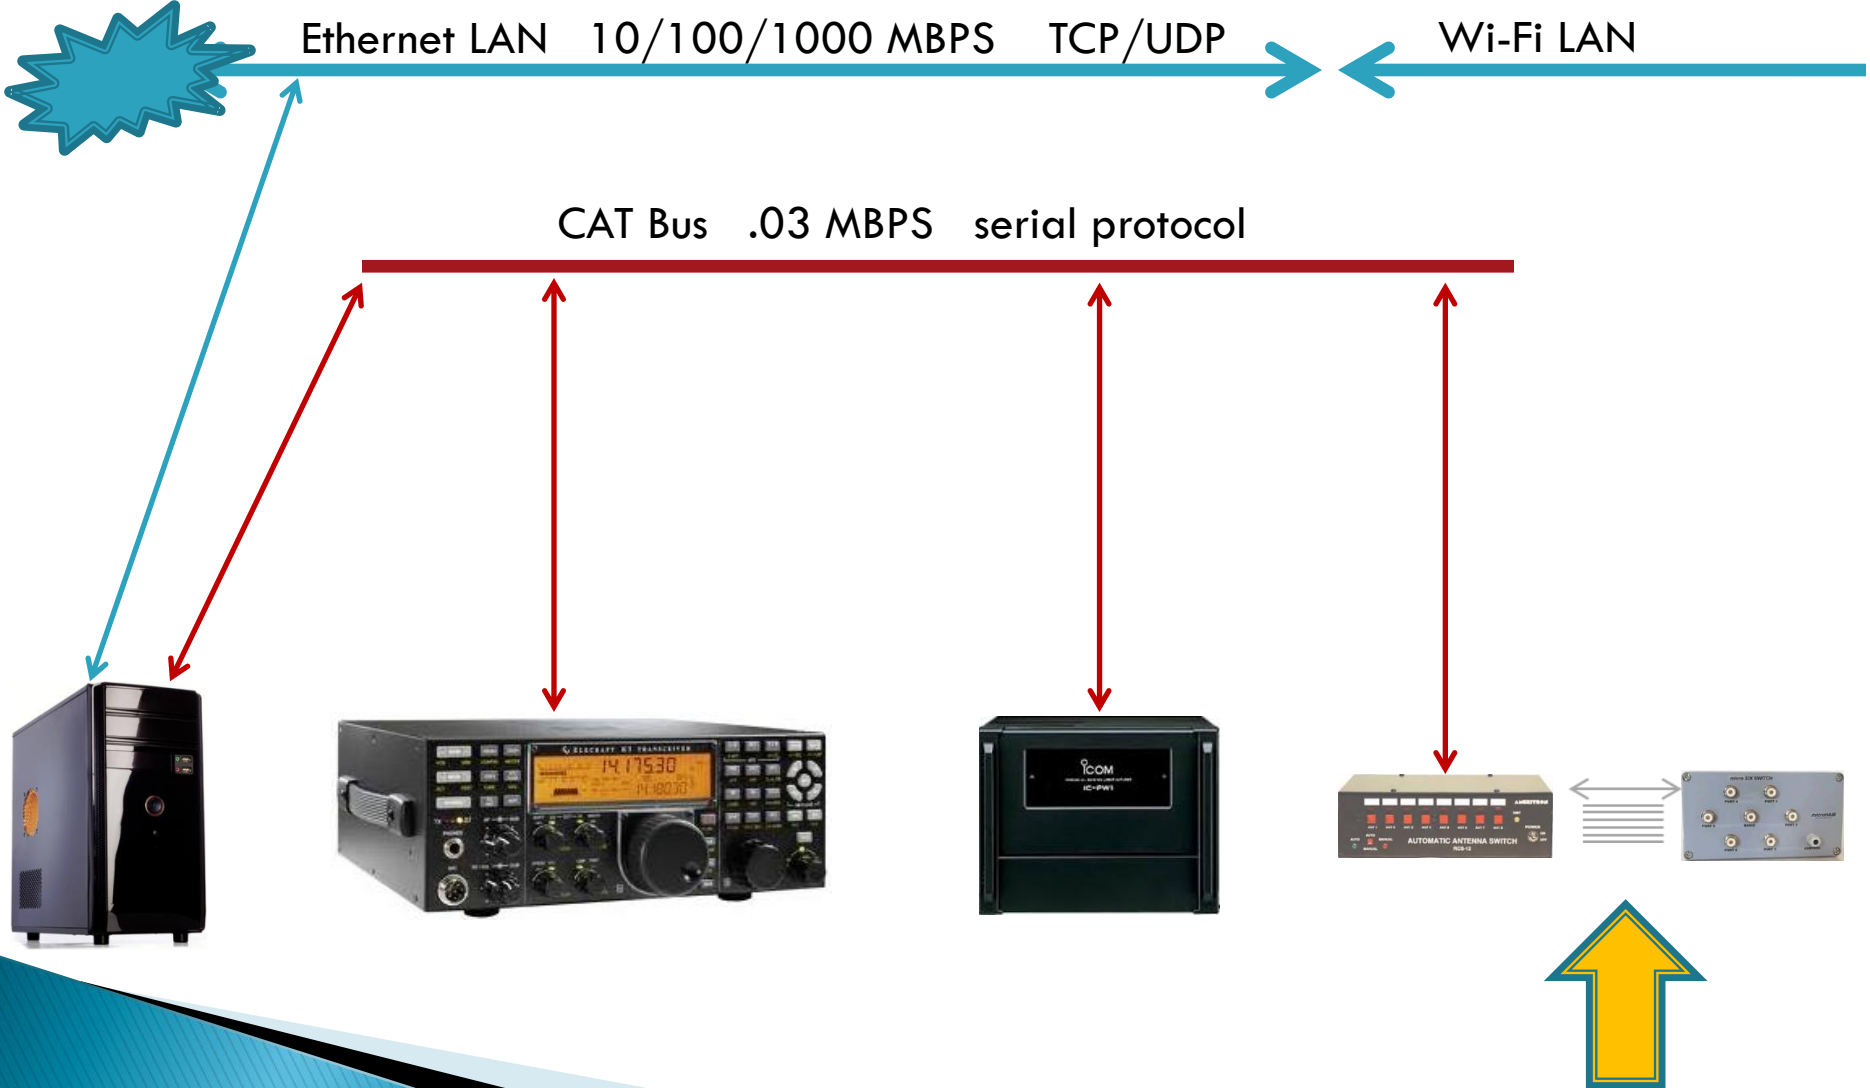

- ▶ Agenda
 - Typical Ham Shacks
 - **Typical Shack Networks**

Typical Shack Networks

Ethernet LAN 10/100/1000 MBPS TCP/UDP

Wi-Fi LAN

Typical Shack Networks

Ethernet LAN 10/100/1000 MBPS TCP/UDP

Wi-Fi LAN

CAT Bus .03 MBPS serial protocol

Typical Shack Networks

Ethernet LAN 10/100/1000 MBPS TCP/UDP

Wi-Fi LAN

CAT Bus .03 MBPS serial protocol

SBC Ham Radio Projects

14

- ▶ Agenda
 - Typical Ham Shacks
 - Typical Shack Networks
 - **My First Four SBC Projects**

SBC Ham Radio Projects

15

- ▶ Agenda
 - Typical Ham Shacks
 - Typical Shack Networks
 - My First Four SBC Projects
 - **Wired Band Decoder**

Typical Ham Shack

Ethernet LAN 10/100/1000 MBPS TCP/UDP

Wi-Fi LAN