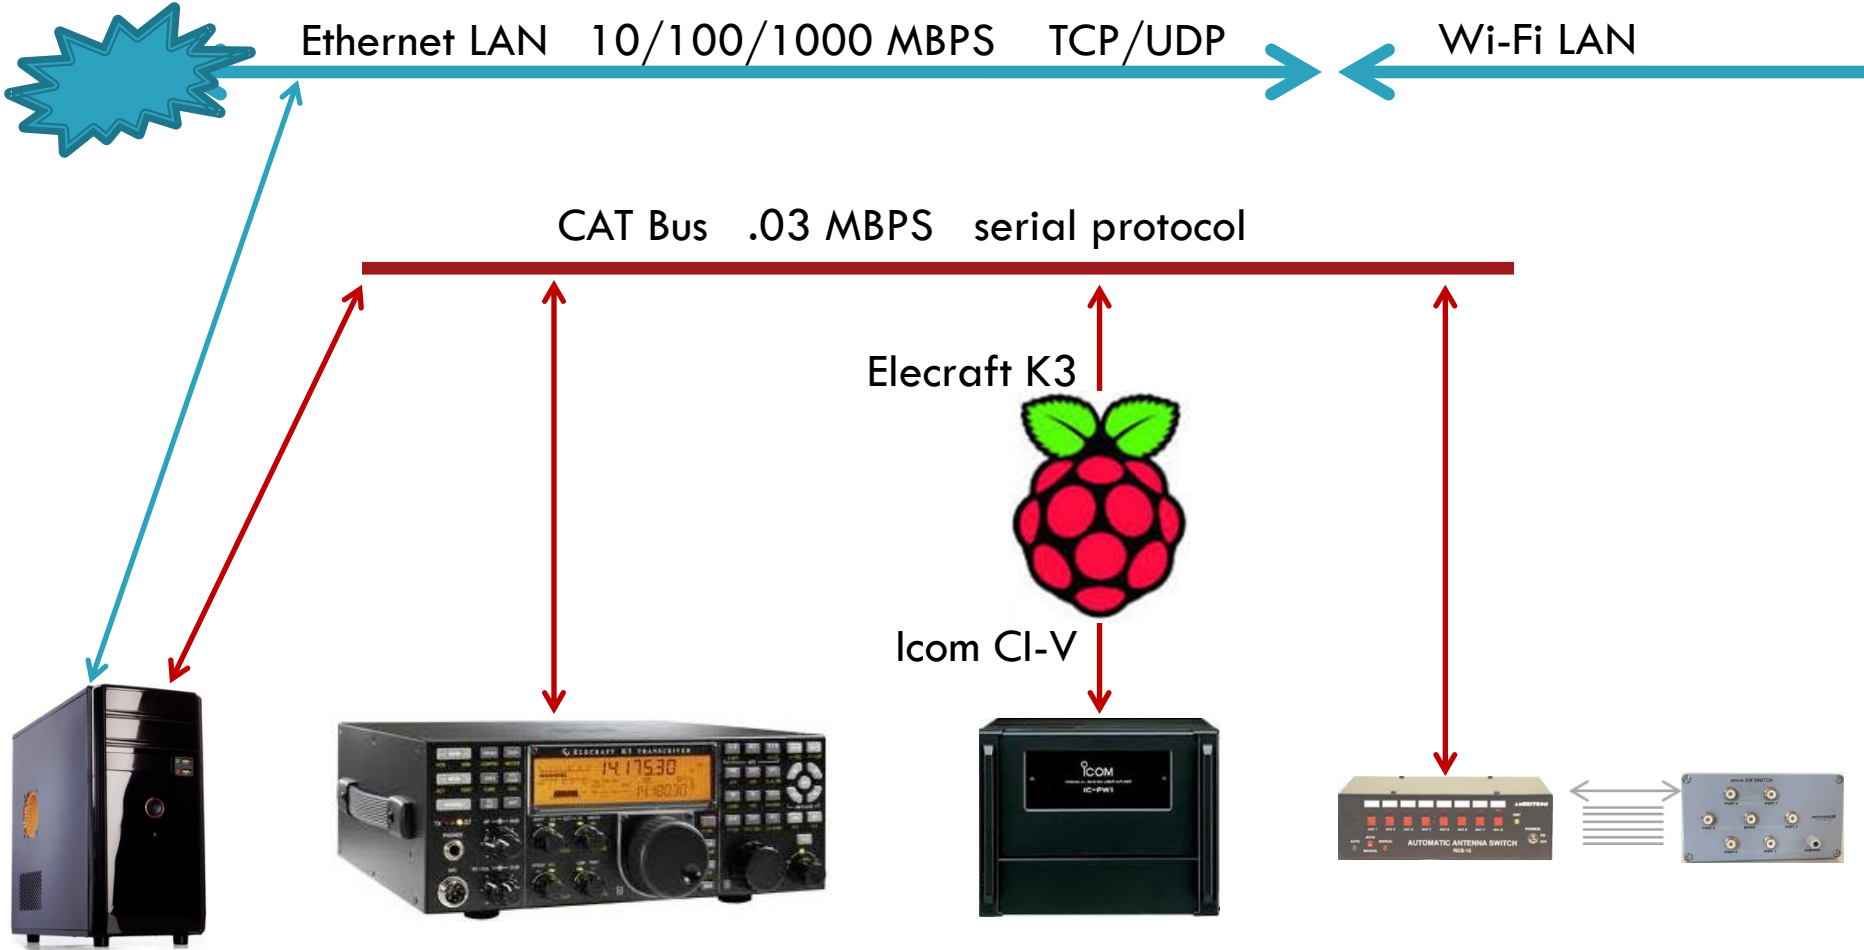

21

- ▶ Agenda
 - Typical Ham Shacks
 - Typical Shack Networks
 - My First Four SBC Projects
 - Wired Band Decoder
 - Wireless Antenna Switch
 - **Protocol Translator**

Typical Ham Shack

Ethernet LAN 10/100/1000 MBPS TCP/UDP

Wi-Fi LAN

CAT Bus .03 MBPS serial protocol

Typical Ham Shack

Ethernet LAN 10/100/1000 MBPS TCP/UDP

Wi-Fi LAN

CAT Bus .03 MBPS serial protocol

Elecraft K3

Icom CI-V

Typical Ham Shack

Ethernet LAN 10/100/1000 MBPS TCP/UDP

Wi-Fi LAN

CAT Bus .03 MBPS serial protocol

Protocol Translator

SBC Ham Radio Projects

25

- ▶ Agenda
 - Typical Ham Shacks
 - Typical Shack Networks
 - My First Four SBC Projects
 - Wired Band Decoder
 - Wireless Antenna Switch
 - Protocol Translator
 - **CAT Router**

Typical Ham Shack

Ethernet LAN 10/100/1000 MBPS TCP/UDP

Wi-Fi LAN

CAT Bus .03 MBPS serial protocol

Typical Ham Shack

Ethernet LAN 10/100/1000 MBPS TCP/UDP

Wi-Fi LAN

SBC Ham Radio Projects