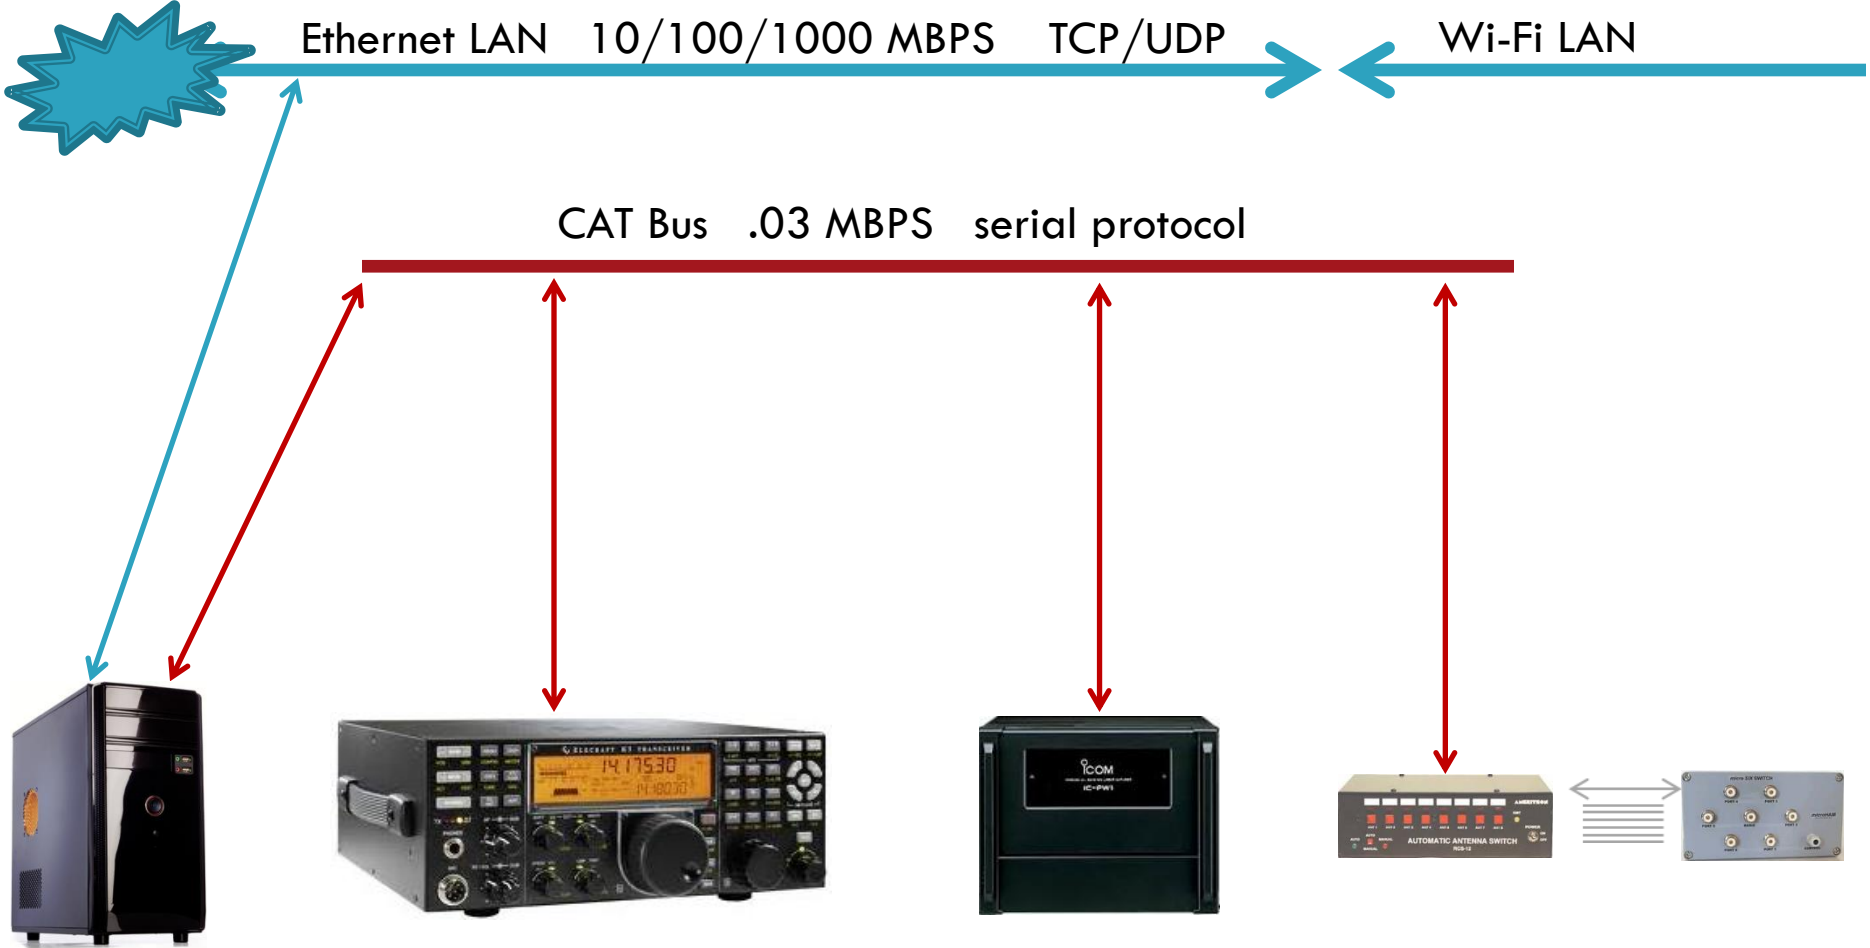

- ▶ Agenda
 - Typical Ham Shacks
 - Typical Shack Networks
 - My First Four SBC Projects
 - Wired Band Decoder
 - **Wireless Antenna Switch**

Typical Ham Shack

Ethernet LAN 10/100/1000 MBPS TCP/UDP

Wi-Fi LAN

CAT Bus .03 MBPS serial protocol

Wired Band Decoder

Typical Ham Shack

Ethernet LAN 10/100/1000 MBPS TCP/UDP

Wi-Fi LAN

CAT Bus .03 MBPS serial protocol

Wireless Antenna Switch

SBC Ham Radio Projects

21

- ▶ Agenda
 - Typical Ham Shacks
 - Typical Shack Networks
 - My First Four SBC Projects
 - Wired Band Decoder
 - Wireless Antenna Switch
 - **Protocol Translator**

Typical Ham Shack

Ethernet LAN 10/100/1000 MBPS TCP/UDP

Wi-Fi LAN

CAT Bus .03 MBPS serial protocol

Typical Ham Shack

Ethernet LAN 10/100/1000 MBPS TCP/UDP

Wi-Fi LAN

CAT Bus .03 MBPS serial protocol

Elecraft K3

Icom CI-V