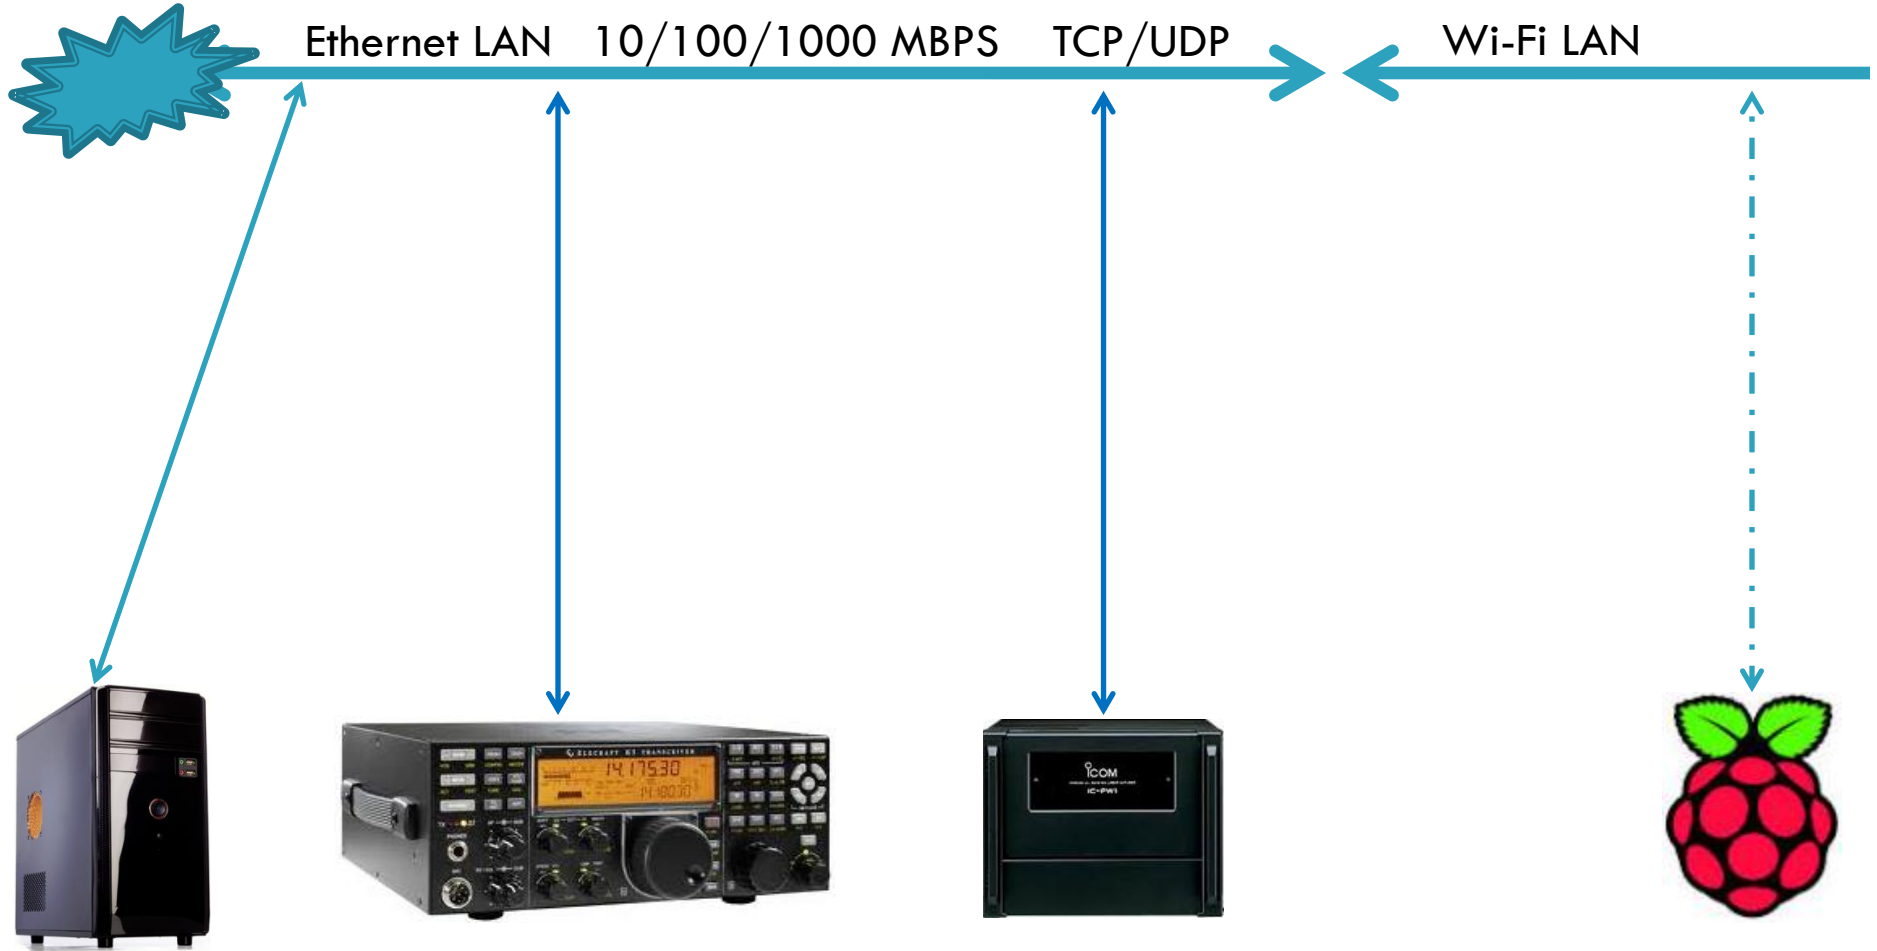

Typical Ham Shack

Wireless Antenna Switch