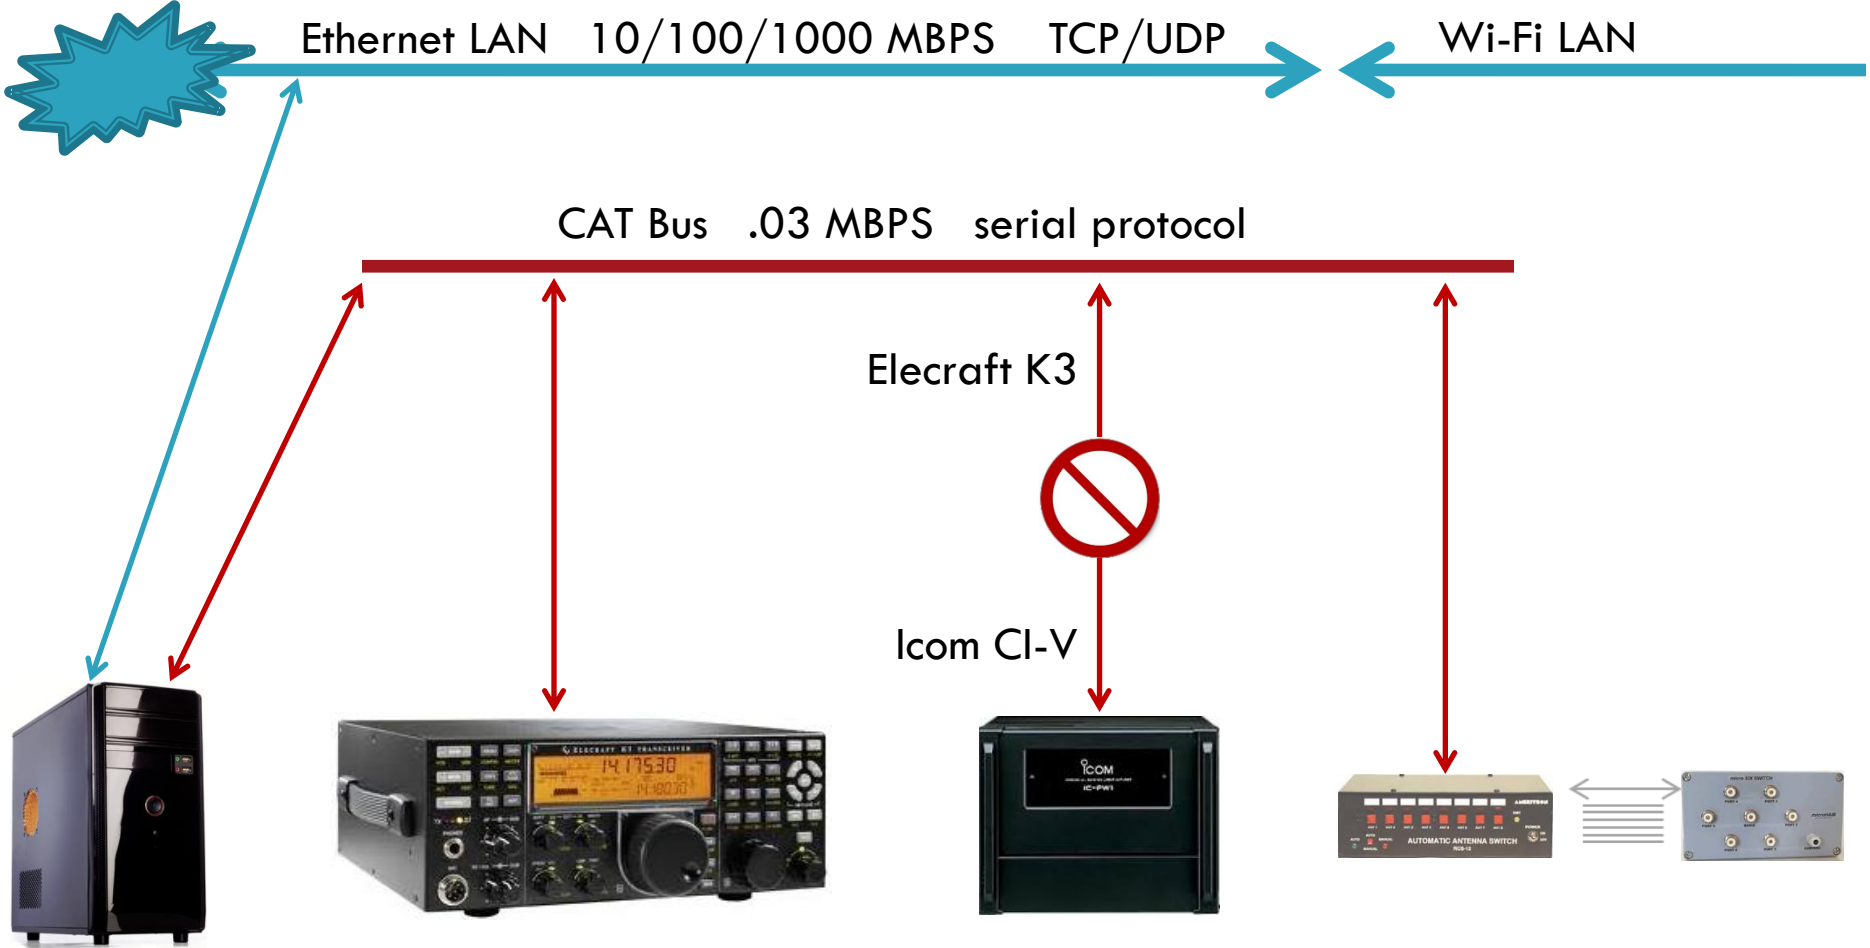

21

- ▶ Agenda
 - Typical Ham Shacks
 - Typical Shack Networks
 - My First Four SBC Projects
 - Wired Band Decoder
 - Wireless Antenna Switch
 - **Protocol Translator**

Typical Ham Shack

Ethernet LAN 10/100/1000 MBPS TCP/UDP

Wi-Fi LAN

CAT Bus .03 MBPS serial protocol

Typical Ham Shack

Ethernet LAN 10/100/1000 MBPS TCP/UDP

Wi-Fi LAN

CAT Bus .03 MBPS serial protocol

Elecraft K3

Icom CI-V

Typical Ham Shack

Ethernet LAN 10/100/1000 MBPS TCP/UDP

Wi-Fi LAN

CAT Bus .03 MBPS serial protocol

Protocol Translator

SBC Ham Radio Projects

25

- ▶ Agenda
 - Typical Ham Shacks
 - Typical Shack Networks
 - My First Four SBC Projects
 - Wired Band Decoder
 - Wireless Antenna Switch
 - Protocol Translator
 - **CAT Router**

Typical Ham Shack

Ethernet LAN 10/100/1000 MBPS TCP/UDP

Wi-Fi LAN

CAT Bus .03 MBPS serial protocol

Typical Ham Shack

Ethernet LAN 10/100/1000 MBPS TCP/UDP

Wi-Fi LAN

SBC Ham Radio Projects