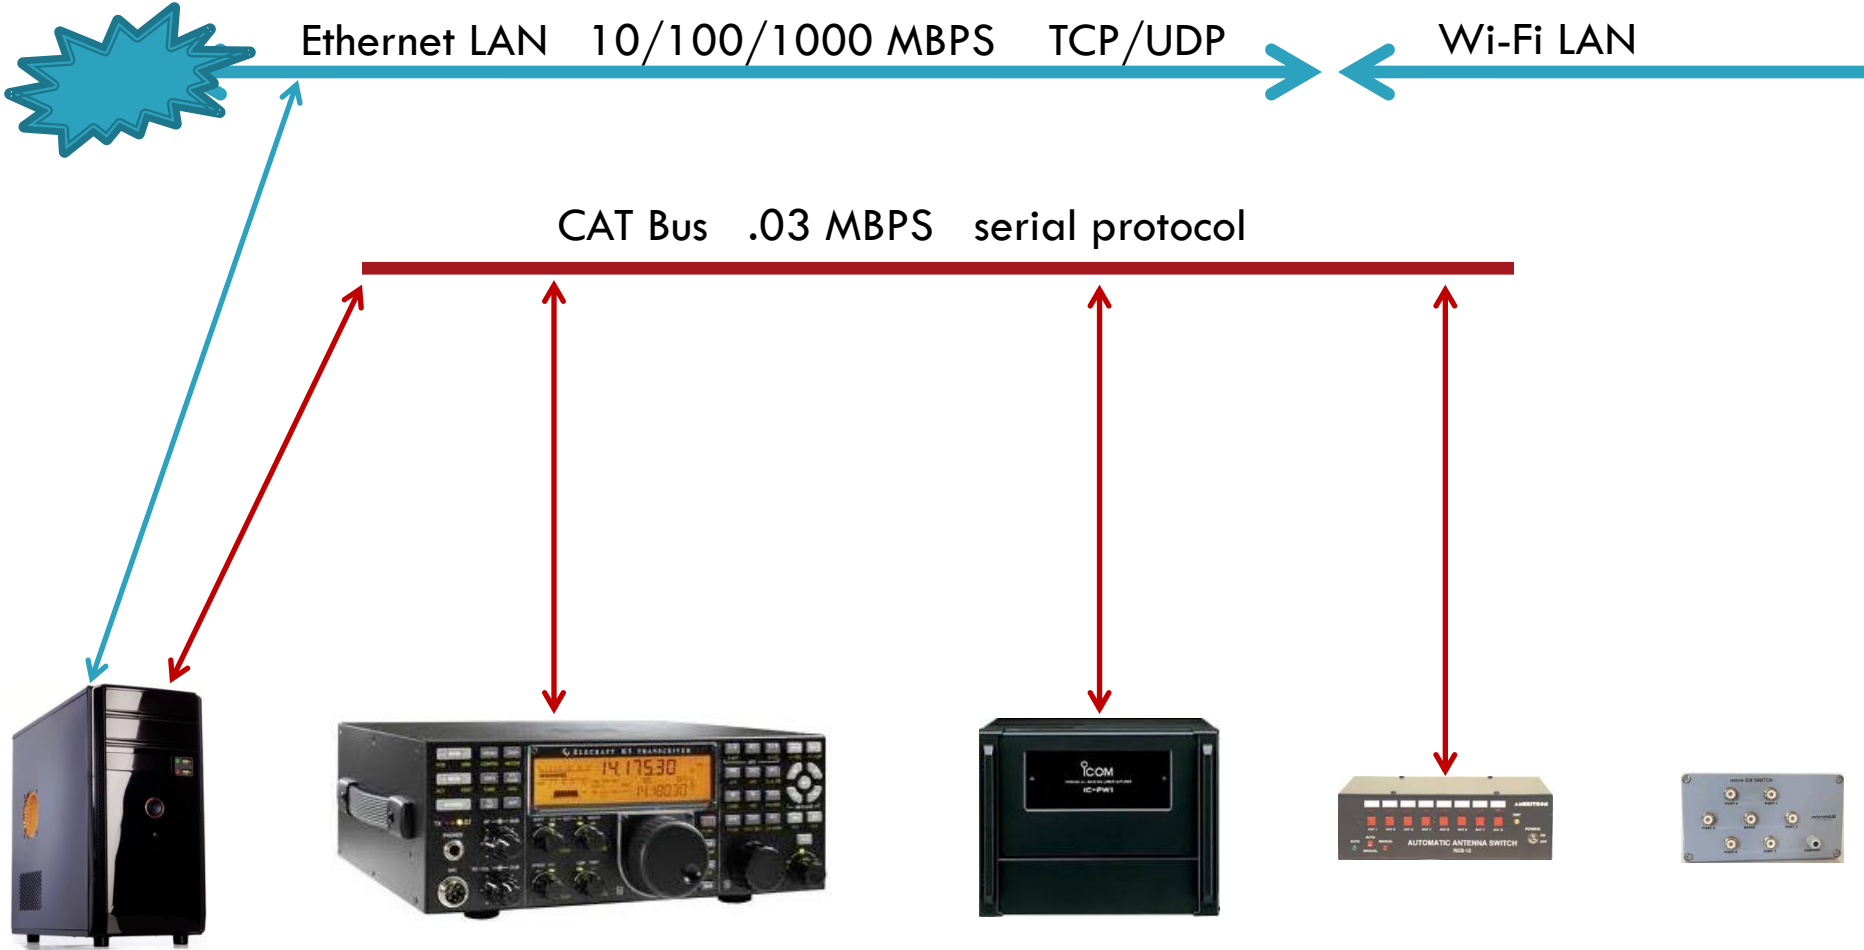

- ▶ Agenda
 - Typical Ham Shacks
 - **Typical Shack Networks**

Typical Shack Networks

Ethernet LAN 10/100/1000 MBPS TCP/UDP

Wi-Fi LAN

Typical Shack Networks

Ethernet LAN 10/100/1000 MBPS TCP/UDP

Wi-Fi LAN

CAT Bus .03 MBPS serial protocol

Typical Shack Networks

Ethernet LAN 10/100/1000 MBPS TCP/UDP

Wi-Fi LAN

CAT Bus .03 MBPS serial protocol

SBC Ham Radio Projects

14

- ▶ Agenda
 - Typical Ham Shacks
 - Typical Shack Networks
 - **My First Four SBC Projects**

SBC Ham Radio Projects

15

- ▶ Agenda
 - Typical Ham Shacks
 - Typical Shack Networks
 - My First Four SBC Projects
 - **Wired Band Decoder**

Typical Ham Shack

Ethernet LAN 10/100/1000 MBPS TCP/UDP

Wi-Fi LAN