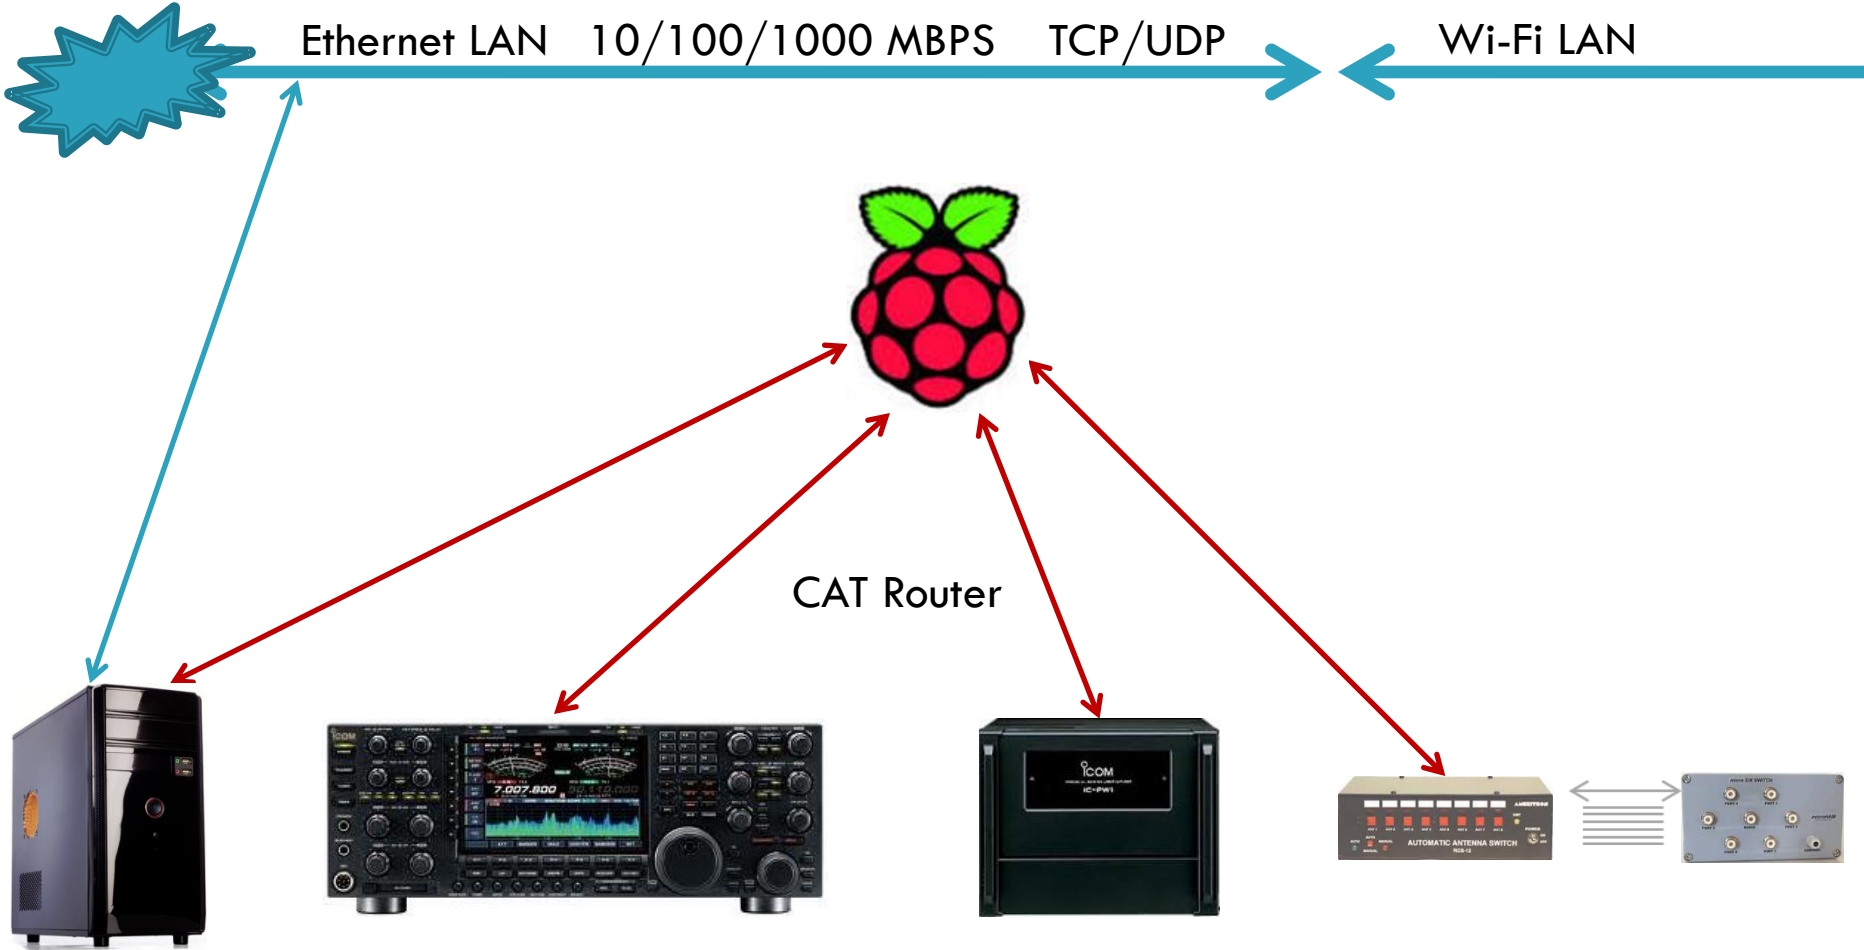

Wi-Fi LAN

CAT Bus .03 MBPS serial protocol

Typical Ham Shack

Ethernet LAN 10/100/1000 MBPS TCP/UDP

Wi-Fi LAN

CAT Bus .03 MBPS serial protocol

Elecraft K3

Icom CI-V

Typical Ham Shack

Ethernet LAN 10/100/1000 MBPS TCP/UDP

Wi-Fi LAN

CAT Bus .03 MBPS serial protocol

Protocol Translator

SBC Ham Radio Projects

25

- ▶ Agenda
 - Typical Ham Shacks
 - Typical Shack Networks
 - My First Four SBC Projects
 - Wired Band Decoder
 - Wireless Antenna Switch
 - Protocol Translator
 - **CAT Router**

Typical Ham Shack

Ethernet LAN 10/100/1000 MBPS TCP/UDP

Wi-Fi LAN

CAT Bus .03 MBPS serial protocol

Typical Ham Shack

Ethernet LAN 10/100/1000 MBPS TCP/UDP

Wi-Fi LAN

SBC Ham Radio Projects